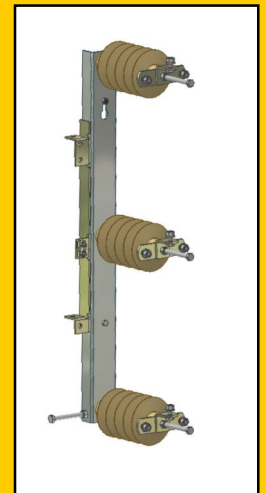

To simplify the cable branch design in an overhead installed cable is the Quicktap available.

Quicktap offers a pole mounted connection point with a disconnecting possibility. The unit has an earth connected parking bar on which a disconnected can be parked on.

Quicktap is designed with a phase distance that makes it possible also to connect and disconnect cables with large cross sections.

The possibility to park and earth the cables makes it easier and safer to sectionalise and work in overhead cable systems.

The support insulators on the Quicktap unit can be replaced with surge arresters

Part No.

Description

Weight, kg

06 356 00

Quicktap, Cable branch support with parking bar for disconnected cable

12

Cable disconnected and earthed

All cables connected together