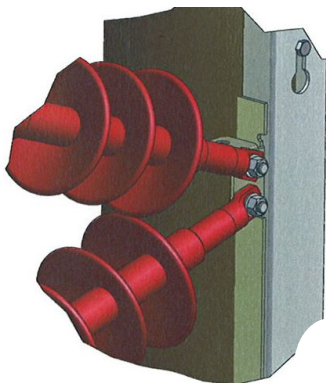

To simplify the cable branch design in an overhead installed cable is the Quicktap available.

Quicktap offers a pole mounted connection point with a disconnecting possibility. The unit has an earth connected parking bar on which a disconnected can be parked on.

Quicktap is designed with a phase distance that makes it possible also to connect and disconnect cables with large cross sections.

The possibility to park and earth the cables makes it easier and safer to sectionalise and work in overhead cable systems.

The support insulators on the Quicktap unit can be replaced with surge arresters

Part No.

Description

Weight, kg

06 356 00

Quicktap, Cable branch support with parking bar for disconnected cable

12

Cable disconnected and earthed

All cables connected together