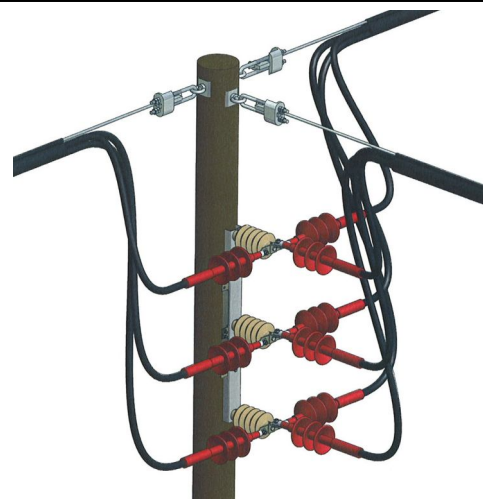

To simplify the cable branch design in an overhead installed cable is the Quicktap available.

Quicktap offers a pole mounted connection point with a disconnecting possibility. The unit has an earth connected parking bar on which a disconnected can be parked on.

Quicktap is designed with a phase distance that makes it possible also to connect and disconnect cables with large cross sections.

The possibility to park and earth the cables makes it easier and safer to sectionalise and work in overhead cable systems.

The support insulators on the Quicktap unit can be replaced with surge arresters

Part No.

Description

Weight, kg

06 356 00

Quicktap, Cable branch support with parking bar for disconnected cable

12

Cable disconnected and earthed

All cables connected together