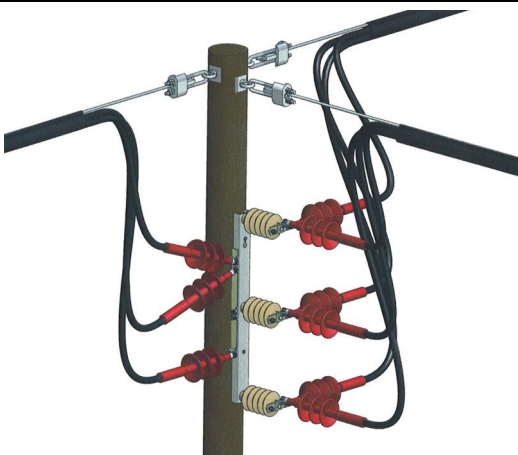

To simplify the cable branch design in an overhead installed cable is the Quicktap available.

Quicktap offers a pole mounted connection point with a disconnecting possibility. The unit has an earth connected parking bar on which a disconnected can be parked on.

Quicktap is designed with a phase distance that makes it possible also to connect and disconnect cables with large cross sections.

The possibility to park and earth the cables makes it easier and safer to sectionalise and work in overhead cable systems.

The support insulators on the Quicktap unit can be replaced with surge arresters

Part No.

Description

Weight, kg

06 356 00

Quicktap, Cable branch support with parking bar for disconnected cable

12

Cable disconnected and earthed

All cables connected together